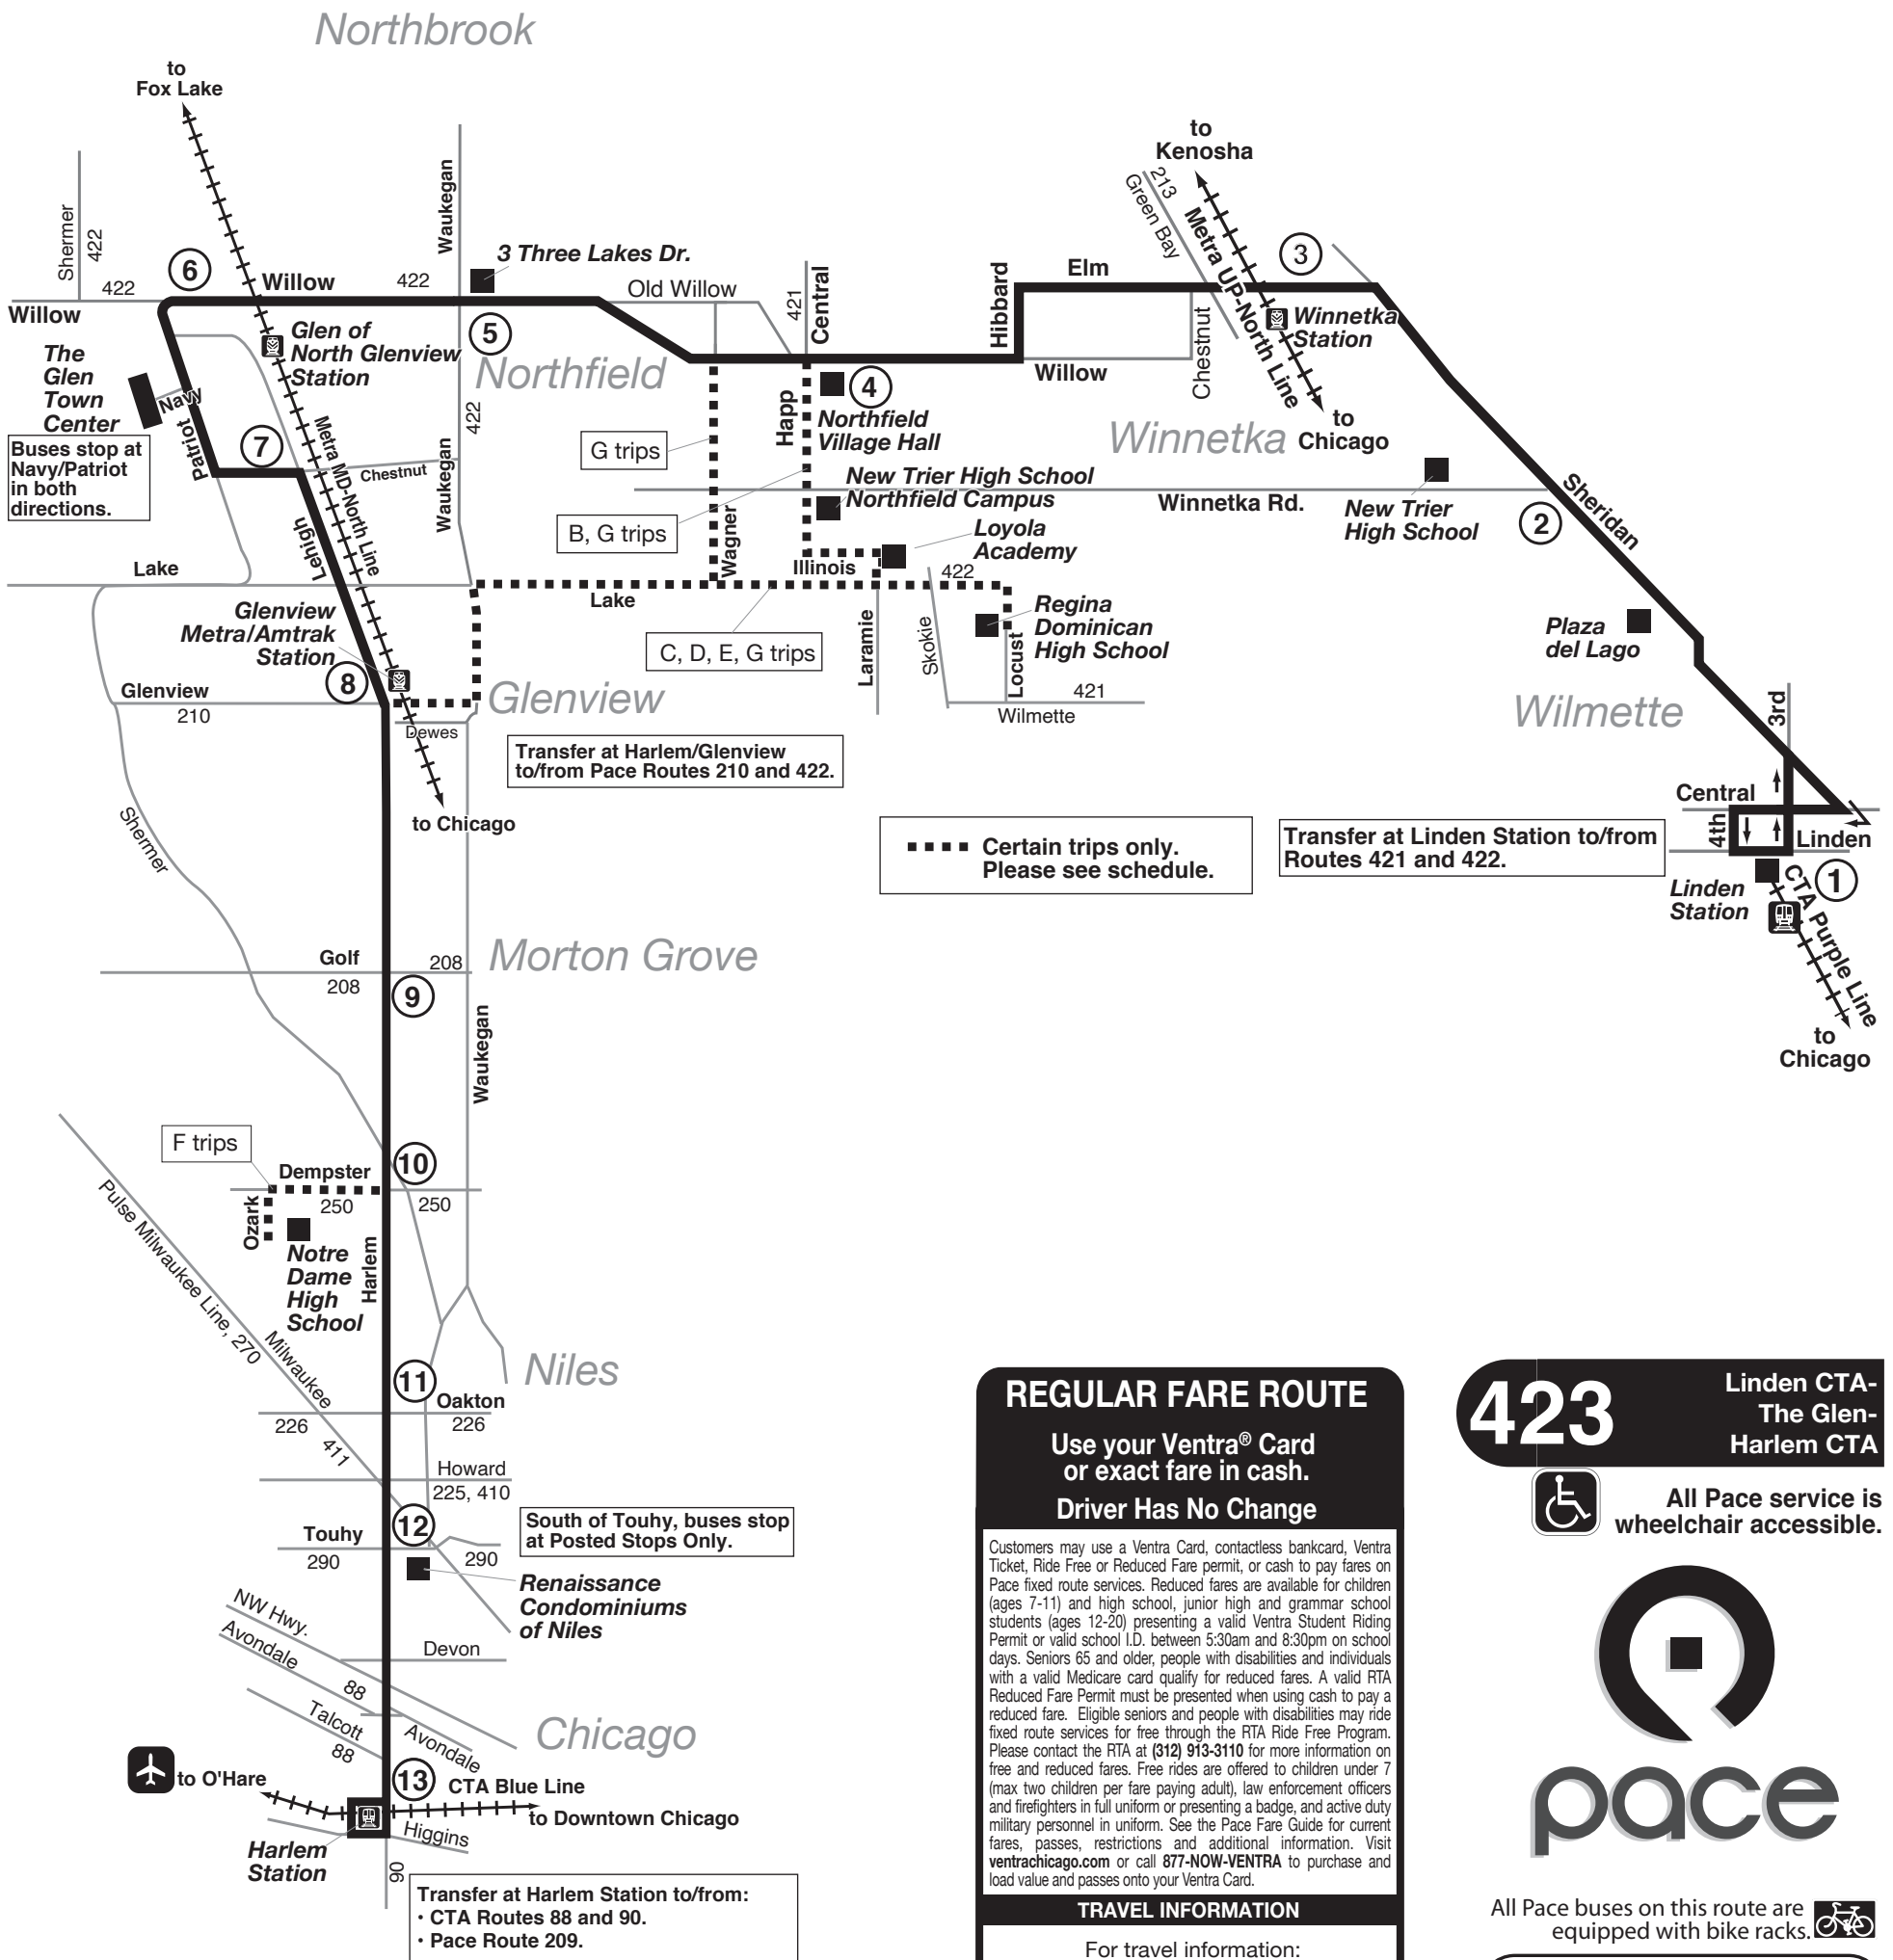

Route 423

REGULAR FARE ROUTE

Use your Ventra® Card or exact fare in cash.
 Driver Has No Change

Customers may use a Ventra Card, contactless bankcard, Ventra Ticket, Ride Free or Reduced Fare permit, or cash to pay fares on Pace fixed route services. Reduced fares are available for children (ages 7-11) and high school, junior high and grammar school students (ages 12-20) presenting a valid Ventra Student Riding Permit or valid school I.D. between 5:30am and 8:30pm on school days. Seniors 65 and older, people with disabilities and individuals with a valid Medicare card qualify for reduced fares. A valid RTA Reduced Fare Permit must be presented when using cash to pay a reduced fare. Eligible seniors and people with disabilities may ride fixed route services for free through the RTA Ride Free Program. Please contact the RTA at (312) 913-3110 for more information on free and reduced fares. Free rides are offered to children under 7 (max two children per fare paying adult), law enforcement officers and firefighters in full uniform or presenting a badge, and active duty military personnel in uniform. See the Pace Fare Guide for current fares, passes, restrictions and additional information. Visit ventrachicago.com or call 877-NOW-VENTRA to purchase and load value and passes onto your Ventra Card.

TRAVEL INFORMATION

For travel information:
 RTA Travel Information Center
 (312) 836-7000

For other information:
 Pace Customer Relations
 (847) 364-PACE (7223)

CARRIER INFORMATION

OPERATED BY: Pace North Shore
 For lost and found call (847) 869-3878

Unless otherwise noted, bus will stop upon signal to driver at any intersection along the route where it is safe to do so.

423 Linden CTA- The Glen- Harlem CTA

All Pace service is wheelchair accessible.